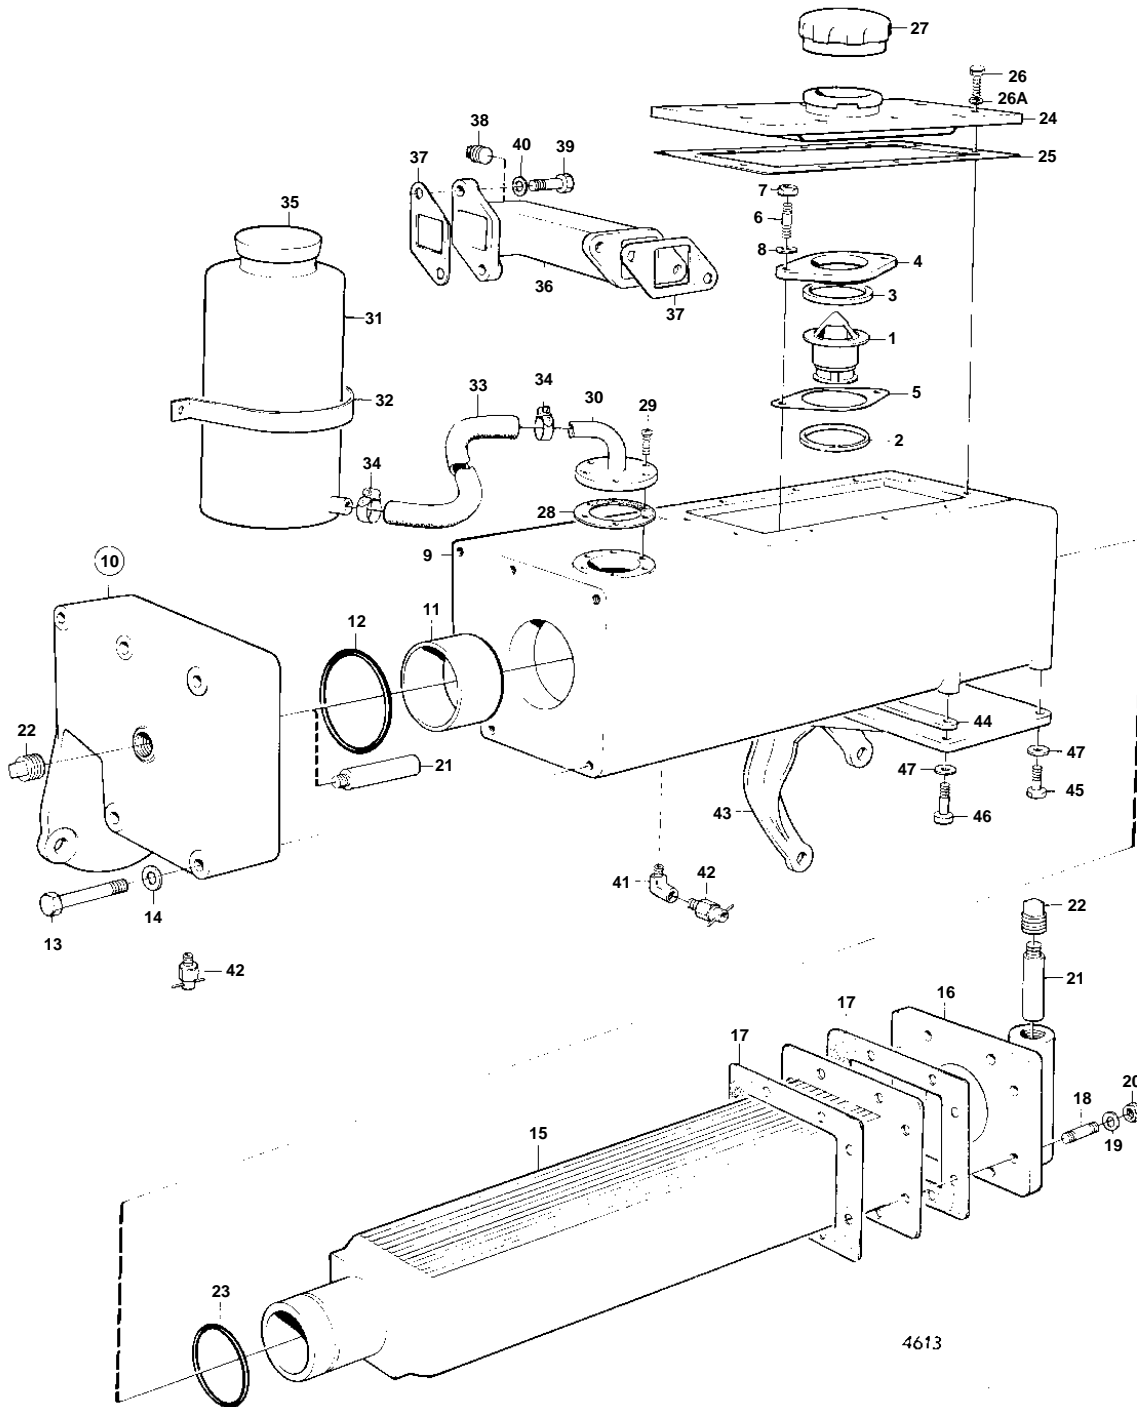

AQD21A, MD21A

**AQD21A, MD21A**

REF	PART NO.	QTY	DESCRIPTION	NOTES
1		1	Thermostat	
2		1	Spacer ring	
3	416033	1	Sealing ring	(418361)
4		1	Plate	
5	817918	1	Gasket	
6		2	Stud	
7		2	Hexagon nut	
8	941670	2	Washer	
9		1	Heat exchanger housi	
10		1	End cover	
11		1	· Bushing	
12	960183	1	O-ring	
13	955305	5	Hexagon screw	
14	955894	5	Washer	
15	826646	1	Insert	
16	825683	1	End plate	
17	818352	2	Gasket	
18	953043	8	Stud	
19	955894	8	Washer	
20	955782	8	Hexagon nut	
21	800476	3	Zinc electrode	
22	800475	3	Plug	
23	925069	2	O-ring	
24		1	Cover	
25	826601	1	Gasket	
26	956205	10	Cross recessed screw	EARLY TYPE
	955271	10	Hexagon screw	LATE TYPE
26A	941906	10	Spring washer	LATE TYPE
27	323685	1	Radiator cap insert	
28	330699	1	Gasket	
29		6	Cross recessed screw	
30		1	Hose attachment	
31	686834	1	Expansion tank	
32	679535	1	Clamp	
33	942700	X	Hose	L = 2000 MM
34	943469	2	Hose clamp	(959363)
35	829205	1	Cardboard tube	
36		1	Riser	
37	411168	2	Gasket	
38	800475	1	Plug	
39	940142	4	Hexagon screw	
40	955894	4	Washer	
41	16218	1	Elbow nipple	
42	82744	2	Shut-off cock	
43		1	Bracket	
44		1	Spacer	
45	955318	2	Hexagon screw	
46	955319	2	Hexagon screw	
47	941908	4	Spring washer	